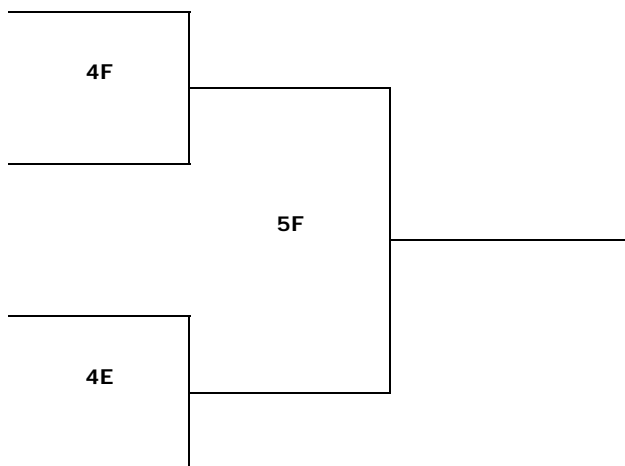

Saturday

**23rd Annual Umpire's
Slowpitch Tournament
Harmon Park
August 27-28, 2011**